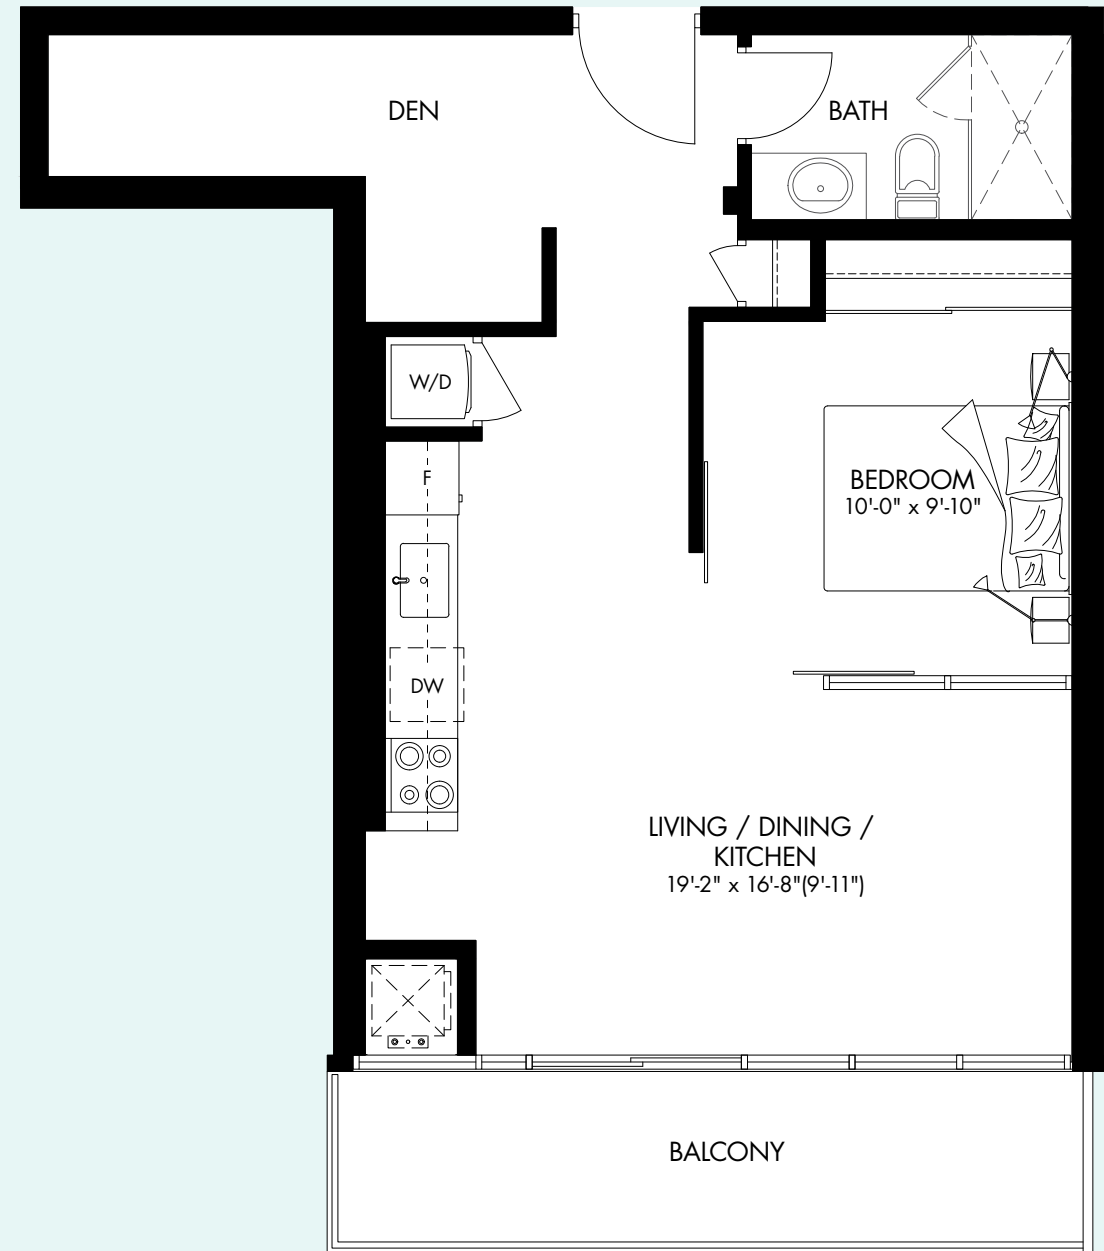

SECOND FLOOR

UPPER VISTA

ON THE WELLAND CANAL

The Locks

549 SQ.FT.

1 BED + DEN | 1 BATH

The Locks

549 SQ.FT.

1 BED + DEN | 1 BATH

FOURTH & FIFTH FLOOR

THIRD FLOOR

SECOND FLOOR

UPPER VISTA

ON THE WELLAND CANAL

The Marina

620 SQ.FT.

1 BED + DEN | 1 BATH

The Marina

620 SQ.FT.

1 BED + DEN | 1 BATH

THIRD FLOOR

UPPER VISTA

ON THE WELLAND CANAL

The Shaw

496 SQ.FT.
1 BED | 1 BATH

The Shaw

496 SQ.FT.
1 BED | 1 BATH

UPPER VISTA

ON THE WELLAND CANAL

The Vineyard

532 SQ.FT.
1 BED | 1 BATH

The Vineyard