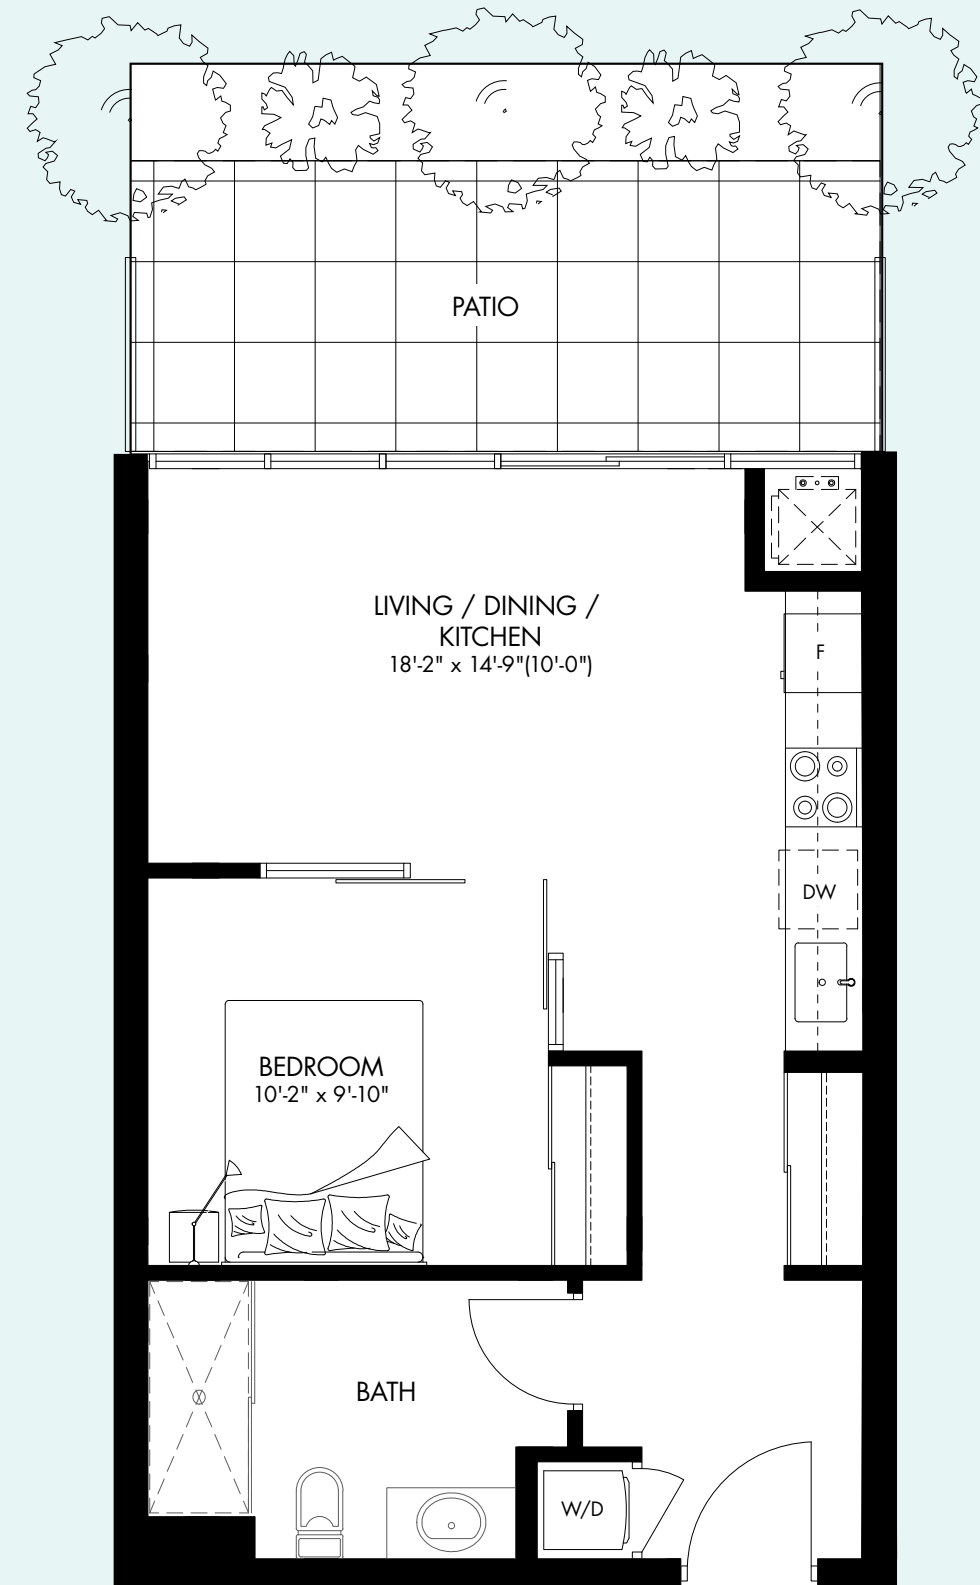

UPPER VISTA

ON THE WELLAND CANAL

The Fairway

549 SQ.FT.
1 BED | 1 BATH

The Fairway

549 SQ.FT.
1 BED | 1 BATH

UPPER VISTA

ON THE WELLAND CANAL

The Harvest

656 SQ.FT.

1 BED + DEN | 1 BATH

The Harvest

656 SQ.FT.

1 BED + DEN | 1 BATH

FOURTH & FIFTH FLOOR

THIRD FLOOR

SECOND FLOOR

UPPER VISTA

ON THE WELLAND CANAL

The Locks

549 SQ.FT.

1 BED + DEN | 1 BATH

The Locks

549 SQ.FT.

1 BED + DEN | 1 BATH

FOURTH & FIFTH FLOOR

THIRD FLOOR

SECOND FLOOR

UPPER VISTA

ON THE WELLAND CANAL

The Marina

620 SQ.FT.