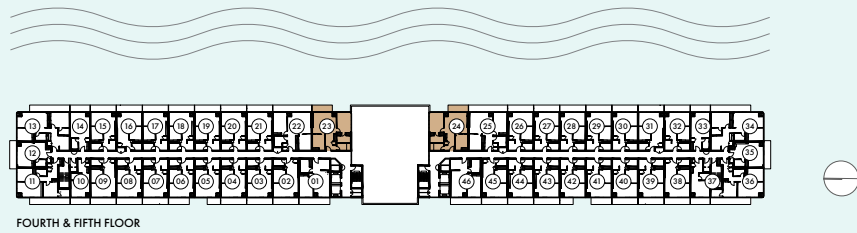

The Oakes

838 SQ.FT.
2 BEDS | 2 BATHS