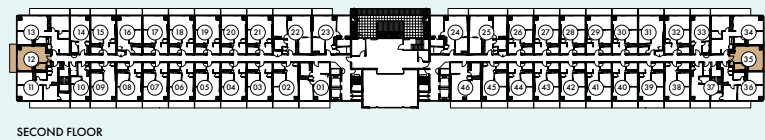

368 SQ.FT.
STUDIO

UPPER VISTA

ON THE WELLAND CANAL

The Fallsview

463 SQ.FT.
STUDIO

The Fallsview

463 SQ.FT.
STUDIO

UPPER VISTA