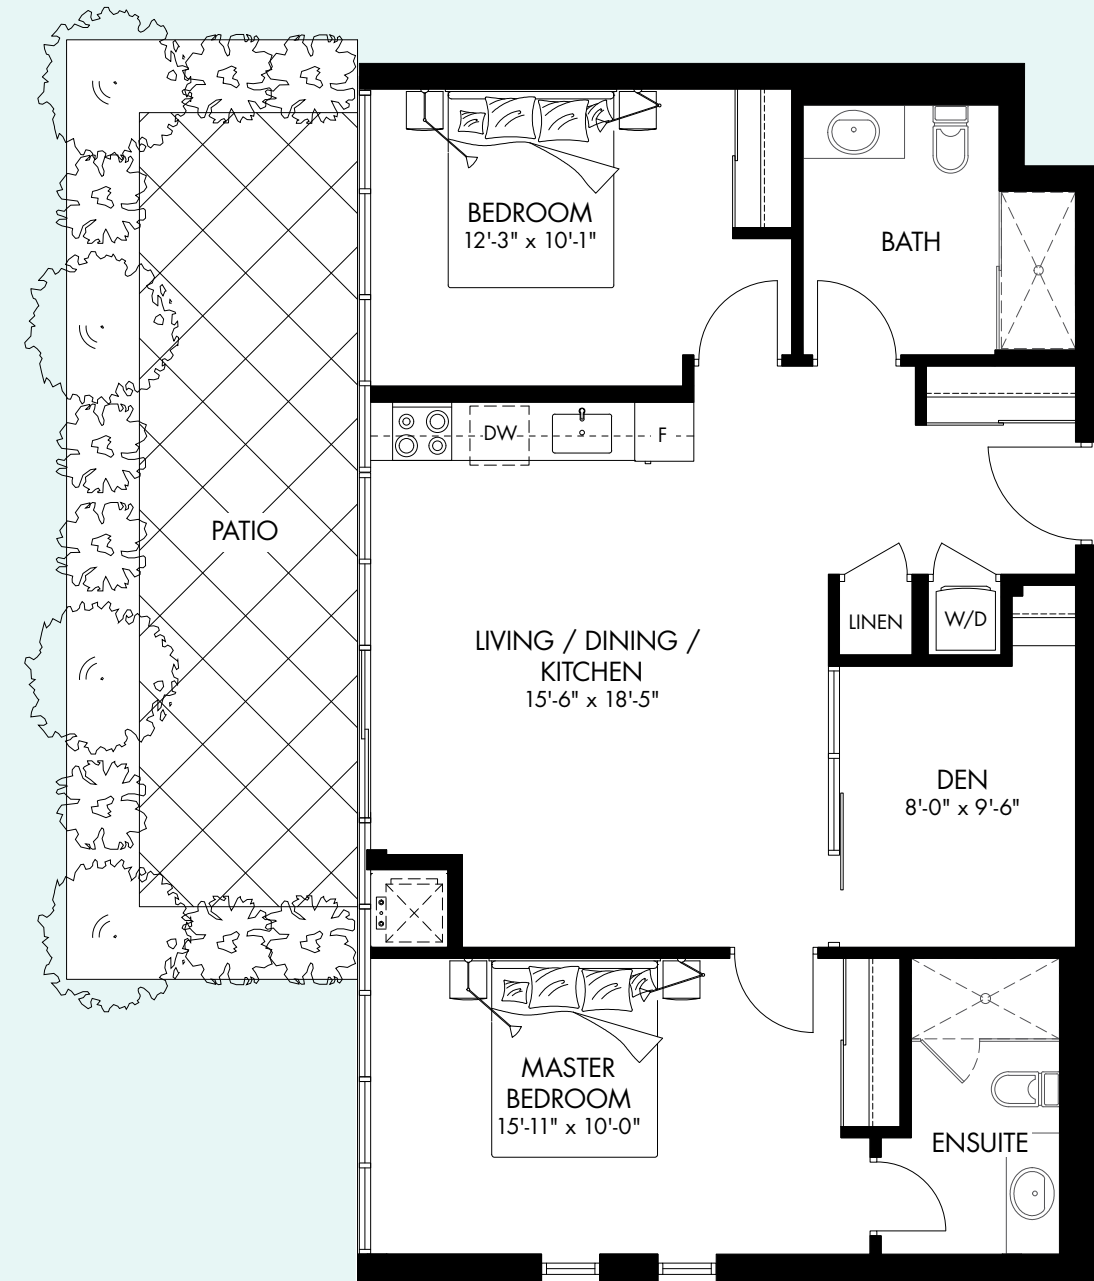

THIRD FLOOR

SECOND FLOOR

UPPER VISTA

ON THE WELLAND CANAL

The Trails

806 SQ.FT.
2 BEDS | 1 BATH

The Trails

806 SQ.FT.
2 BEDS | 1 BATH

FOURTH & FIFTH FLOOR

THIRD FLOOR

SECOND FLOOR

GROUND FLOOR

UPPER VISTA

ON THE WELLAND CANAL

The Grapevine

824 SQ.FT.
2 BEDS | 2 BATHS

The Grapevine

824 SQ.FT.
2 BEDS | 2 BATHS

UPPER VISTA

ON THE WELLAND CANAL

The Escarpment

1,012 SQ.FT.
2 BEDS + DEN | 2 BATHS

The Escarpment

1,012 SQ.FT.
2 BEDS + DEN | 2 BATHS

UPPER VISTA

ON THE WELLAND CANAL

The Dock

961 SQ.FT.

2 BEDS + DEN | 2 BATHS

The Dock

961 SQ.FT.
2 BEDS + DEN | 2 BATHS

UPPER VISTA