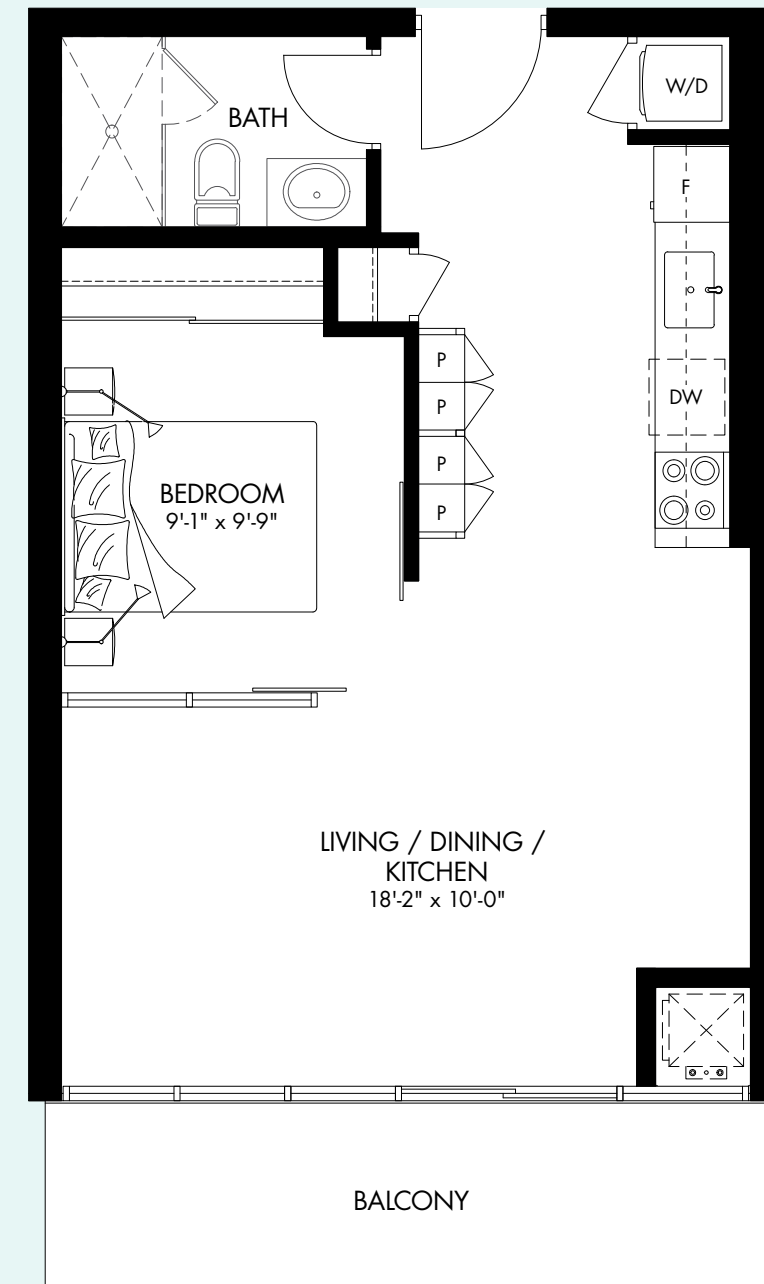

496 SQ.FT.
1 BED | 1 BATH

The Shaw

496 SQ.FT.
1 BED | 1 BATH

UPPER VISTA

ON THE WELLAND CANAL

The Vineyard

532 SQ.FT.
1 BED | 1 BATH

The Vineyard

532 SQ.FT.
1 BED | 1 BATH

UPPER VISTA

ON THE WELLAND CANAL

The Queenston

549 SQ.FT.
1 BED | 1 BATH

The Queenston

549 SQ.FT.
1 BED | 1 BATH

FOURTH & FIFTH FLOOR

THIRD FLOOR

SECOND FLOOR

UPPER VISTA

ON THE WELLAND CANAL

The Trails

806 SQ.FT.
2 BEDS | 1 BATH

The Trails

806 SQ.FT.
2 BEDS | 1 BATH

FOURTH & FIFTH FLOOR

THIRD FLOOR

SECOND FLOOR

GROUND FLOOR

UPPER VISTA

ON THE WELLAND CANAL

The Grapevine

824 SQ.FT.
2 BEDS | 2 BATHS