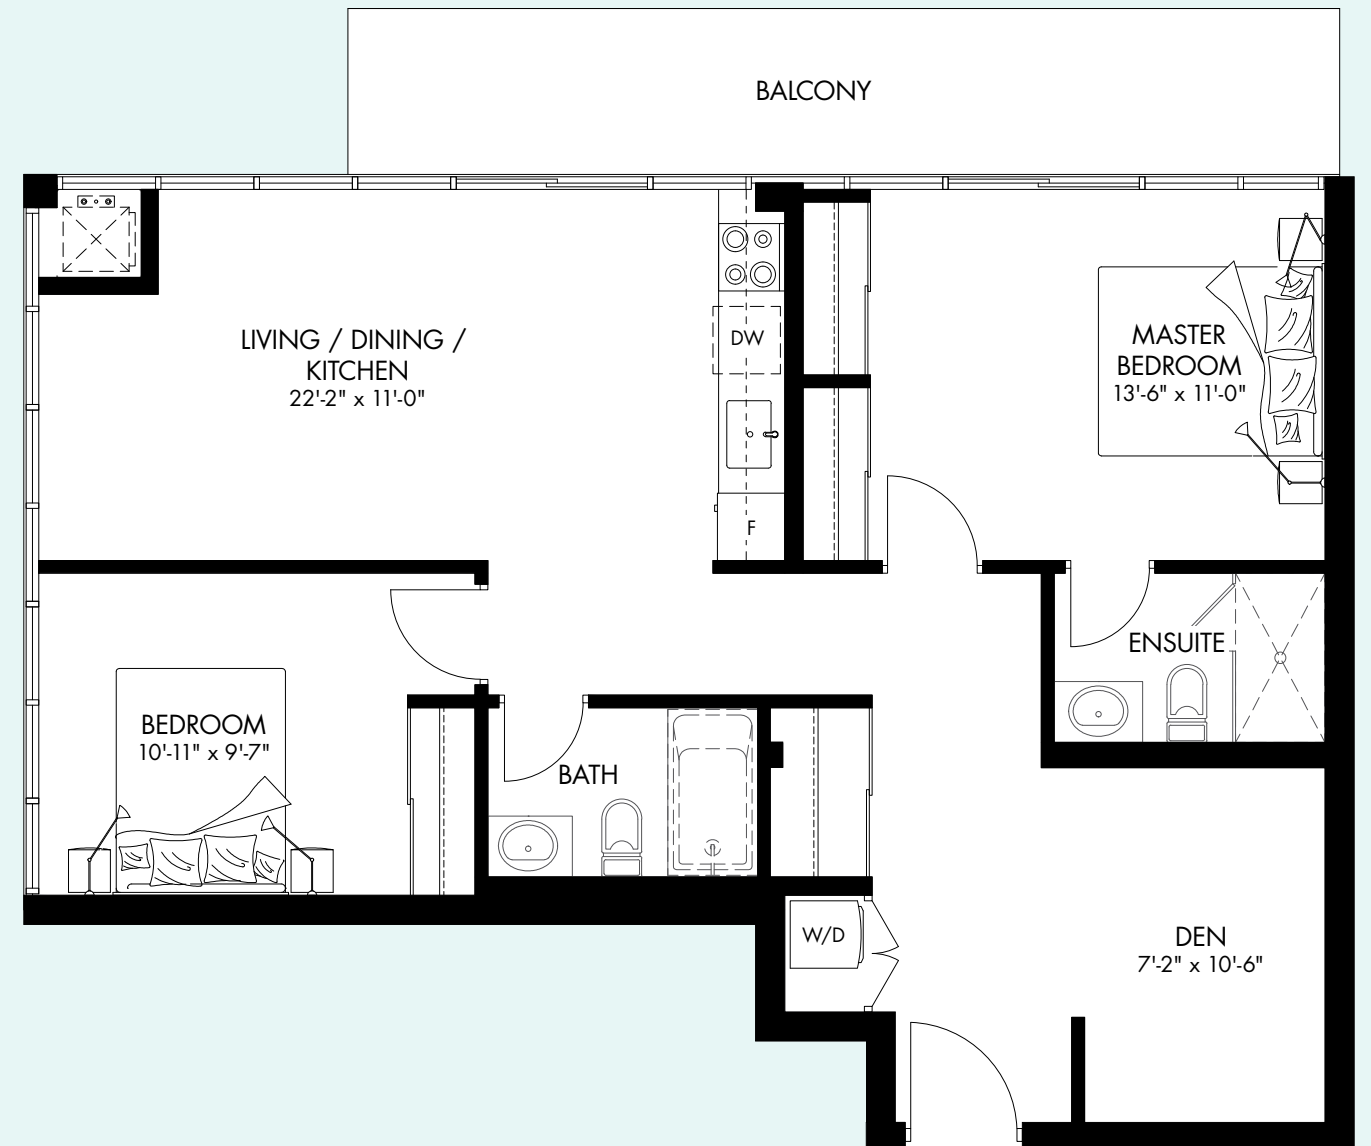

SECOND FLOOR

UPPER VISTA

ON THE WELLAND CANAL

The Dragon Boat

783 SQ.FT.
2 BEDS | 2 BATHS

The Dragon Boat

783 SQ.FT.
2 BEDS | 2 BATHS

UPPER VISTA