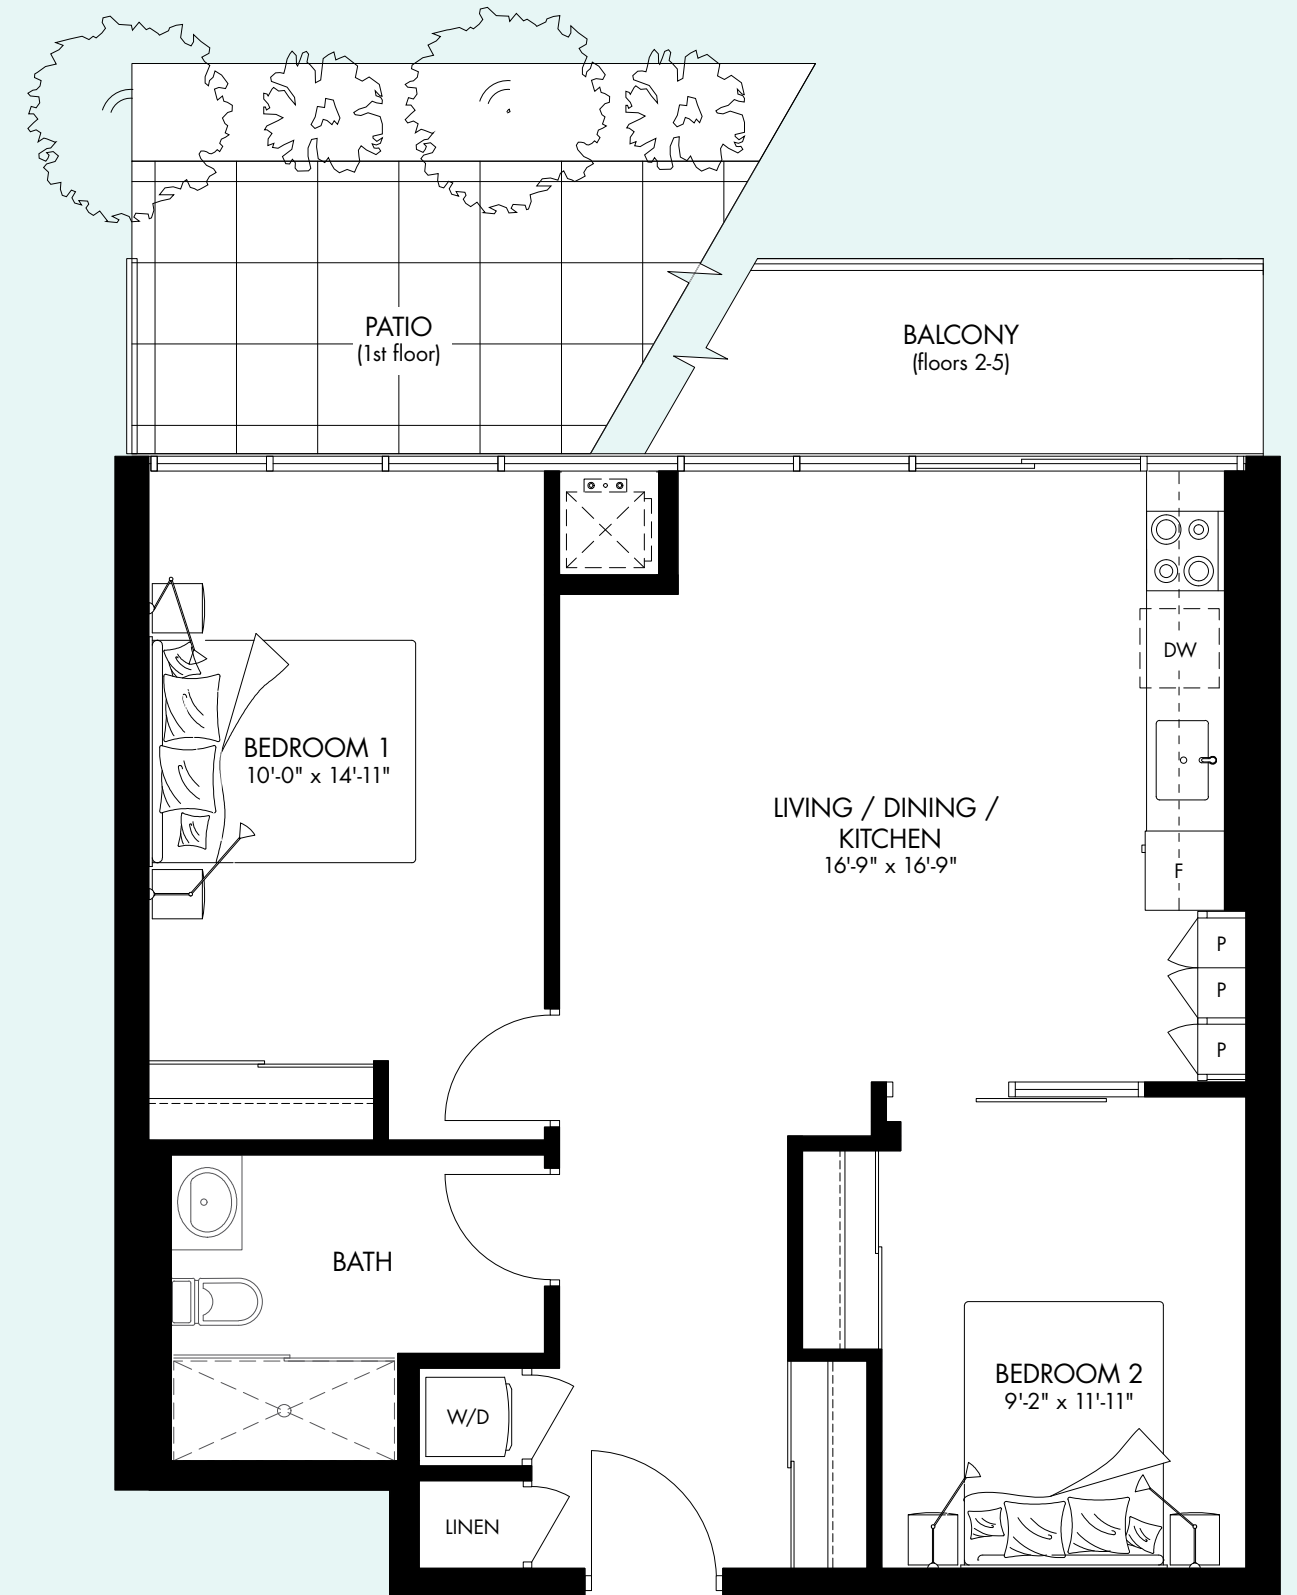

THIRD FLOOR

SECOND FLOOR

UPPER VISTA

ON THE WELLAND CANAL

The Trails

806 SQ.FT.
2 BEDS | 1 BATH

The Trails

806 SQ.FT.
2 BEDS | 1 BATH

FOURTH & FIFTH FLOOR

THIRD FLOOR

SECOND FLOOR

GROUND FLOOR

UPPER VISTA

ON THE WELLAND CANAL

The Grapevine

824 SQ.FT.
2 BEDS | 2 BATHS

The Grapevine

824 SQ.FT.
2 BEDS | 2 BATHS

UPPER VISTA

ON THE WELLAND CANAL

The Escarpment

1,012 SQ.FT.
2 BEDS + DEN | 2 BATHS

The Escarpment

1,012 SQ.FT.
2 BEDS + DEN | 2 BATHS

UPPER VISTA

ON THE WELLAND CANAL

The Dock

961 SQ.FT.

2 BEDS + DEN | 2 BATHS

The Dock

961 SQ.FT.
2 BEDS + DEN | 2 BATHS

UPPER VISTA