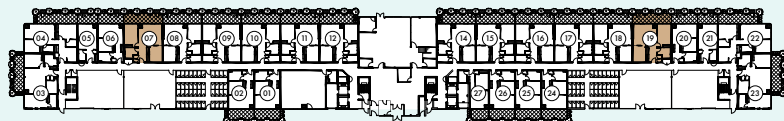

THIRD FLOOR

SECOND FLOOR

UPPER VISTA

ON THE WELLAND CANAL

The Trails

806 SQ.FT.
2 BEDS | 1 BATH

The Trails

806 SQ.FT.
2 BEDS | 1 BATH

FOURTH & FIFTH FLOOR

THIRD FLOOR

SECOND FLOOR

GROUND FLOOR

UPPER VISTA

ON THE WELLAND CANAL

The Grapevine

824 SQ.FT.
2 BEDS | 2 BATHS

The Grapevine

824 SQ.FT.
2 BEDS | 2 BATHS

UPPER VISTA

ON THE WELLAND CANAL

The Escarpment

1,012 SQ.FT.
2 BEDS + DEN | 2 BATHS

The Escarpment

1,012 SQ.FT.
2 BEDS + DEN | 2 BATHS