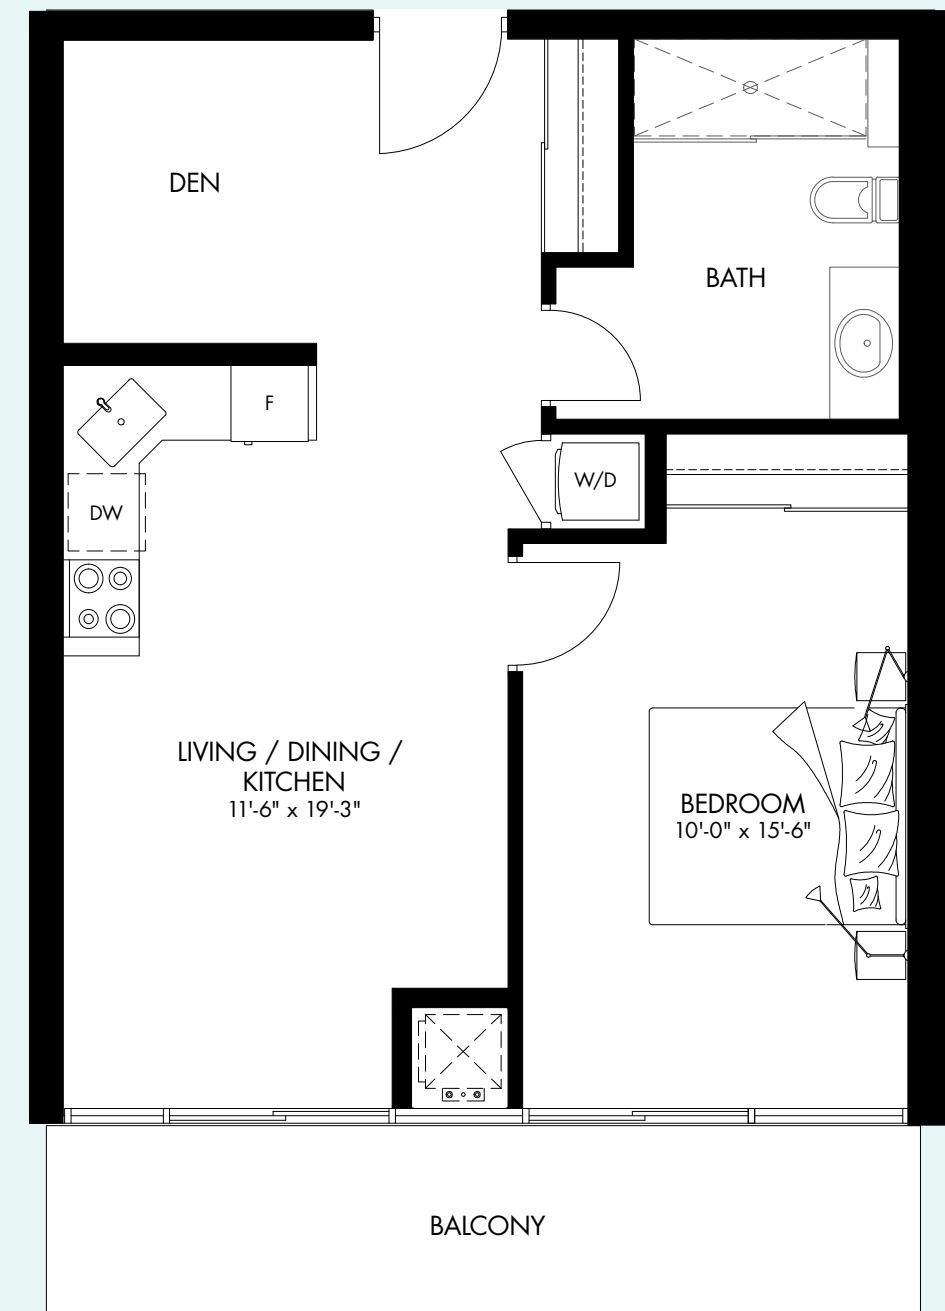

UPPER VISTA

ON THE WELLAND CANAL

The Fairway

549 SQ.FT.
1 BED | 1 BATH

The Fairway

549 SQ.FT.
1 BED | 1 BATH

UPPER VISTA

ON THE WELLAND CANAL

The Harvest

656 SQ.FT.

1 BED + DEN | 1 BATH

The Harvest

656 SQ.FT.

1 BED + DEN | 1 BATH

FOURTH & FIFTH FLOOR

THIRD FLOOR

SECOND FLOOR

UPPER VISTA

ON THE WELLAND CANAL

The Locks

549 SQ.FT.

1 BED + DEN | 1 BATH

The Locks

549 SQ.FT.

1 BED + DEN | 1 BATH

FOURTH & FIFTH FLOOR

THIRD FLOOR

SECOND FLOOR

UPPER VISTA

ON THE WELLAND CANAL

The Marina

620 SQ.FT.