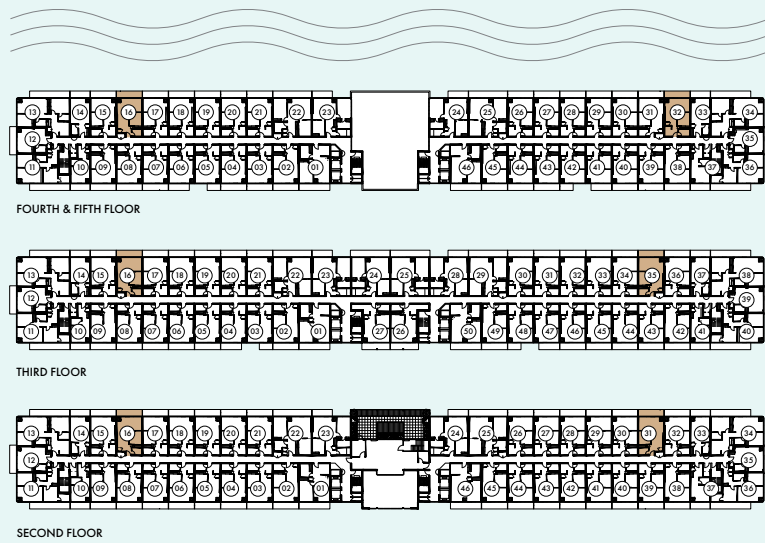

The Vineyard

532 SQ.FT.
1 BED | 1 BATH