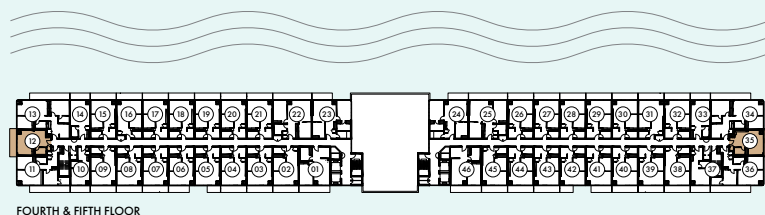

368 SQ.FT.
STUDIO

UPPER VISTA

ON THE WELLAND CANAL

The Fallsview

463 SQ.FT.
STUDIO

The Fallsview

463 SQ.FT.
STUDIO

UPPER VISTA