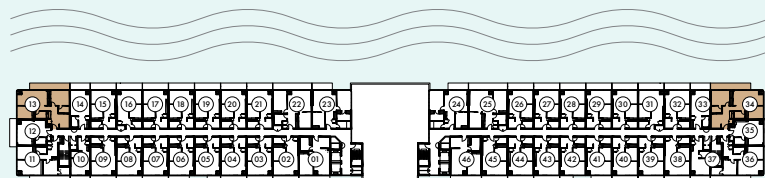

ON THE WELLAND CANAL

The Canal

959 SQ.FT.

2 BEDS + DEN | 2 BATHS

The Canal

959 SQ.FT.
2 BEDS + DEN | 2 BATHS

FOURTH & FIFTH FLOOR

THIRD FLOOR