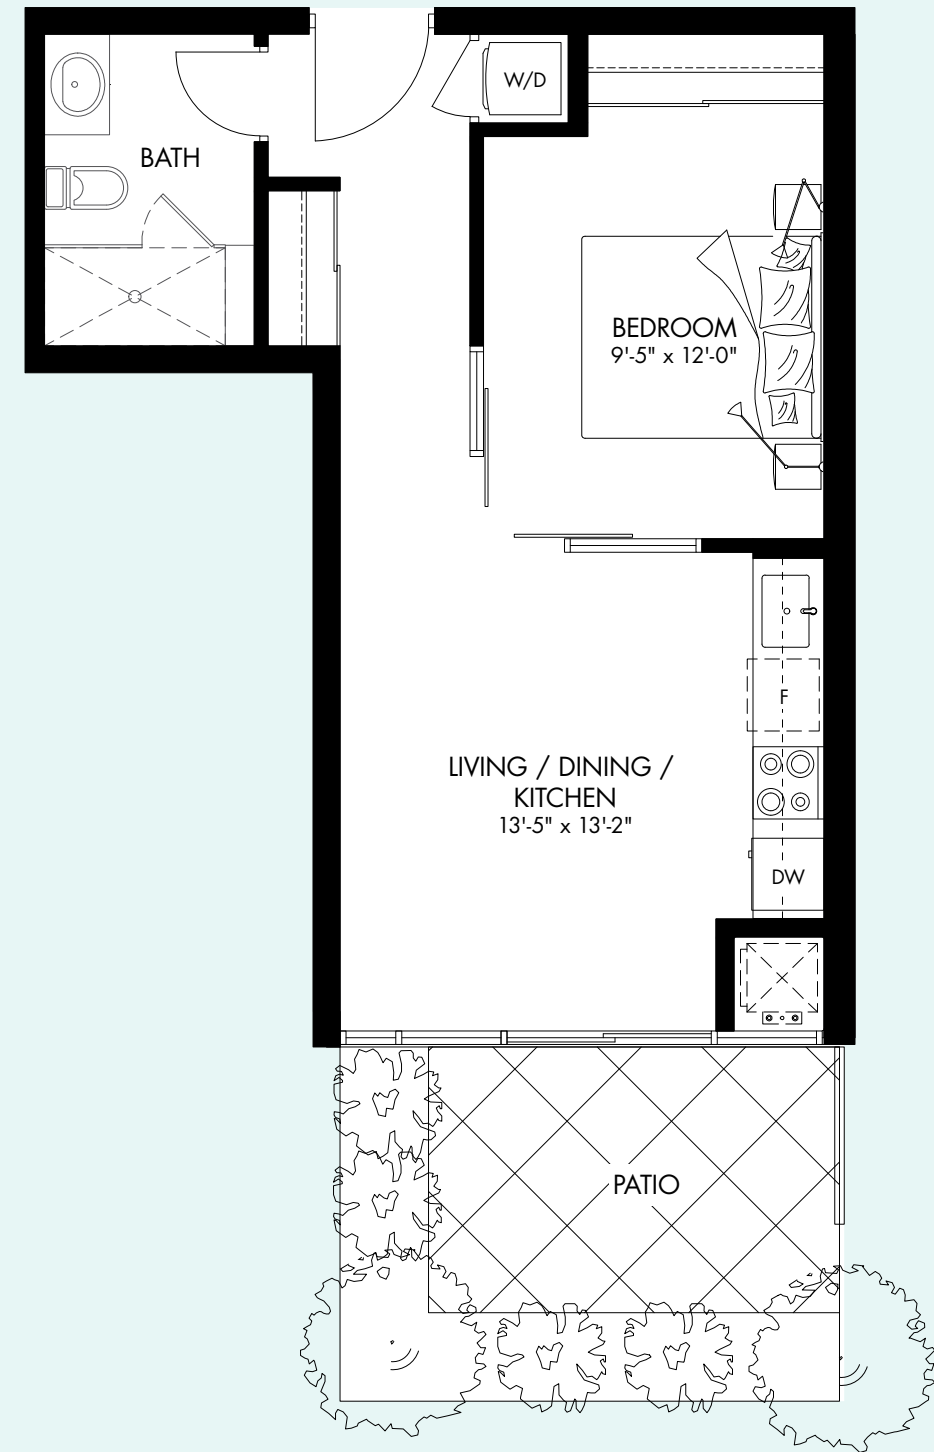

SECOND FLOOR

UPPER VISTA

ON THE WELLAND CANAL

The Locks

549 SQ.FT.

1 BED + DEN | 1 BATH

The Locks

549 SQ.FT.

1 BED + DEN | 1 BATH

FOURTH & FIFTH FLOOR

THIRD FLOOR

SECOND FLOOR

UPPER VISTA

ON THE WELLAND CANAL

The Marina

620 SQ.FT.

1 BED + DEN | 1 BATH

The Marina

620 SQ.FT.

1 BED + DEN | 1 BATH

THIRD FLOOR

UPPER VISTA

ON THE WELLAND CANAL

The Shaw

496 SQ.FT.
1 BED | 1 BATH

The Shaw

496 SQ.FT.
1 BED | 1 BATH

UPPER VISTA

ON THE WELLAND CANAL

The Vineyard

532 SQ.FT.
1 BED | 1 BATH

The Vineyard