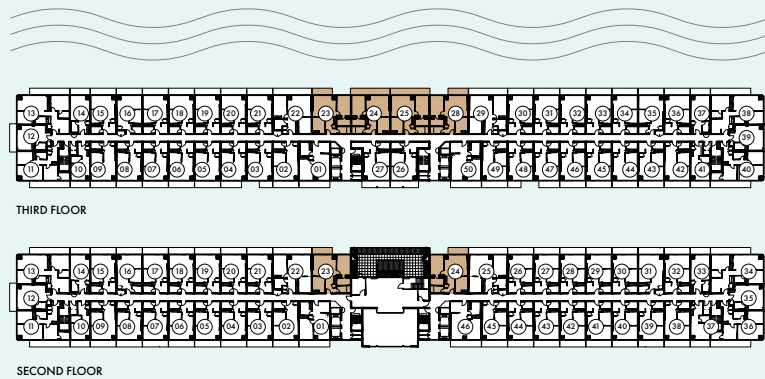

The Rose Garden

824 SQ.FT.
2 BEDS | 2 BATHS