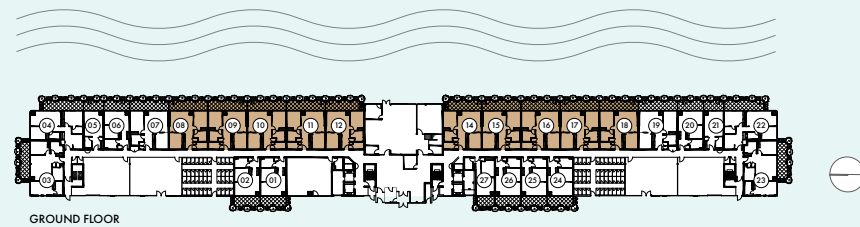

FOURTH & FIFTH FLOOR

THIRD FLOOR

SECOND FLOOR

GROUND FLOOR

UPPER VISTA

ON THE WELLAND CANAL

The Grapevine

824 SQ.FT.
2 BEDS | 2 BATHS

The Grapevine

824 SQ.FT.
2 BEDS | 2 BATHS

UPPER VISTA

ON THE WELLAND CANAL

The Escarpment

1,012 SQ.FT.
2 BEDS + DEN | 2 BATHS

The Escarpment

1,012 SQ.FT.
2 BEDS + DEN | 2 BATHS