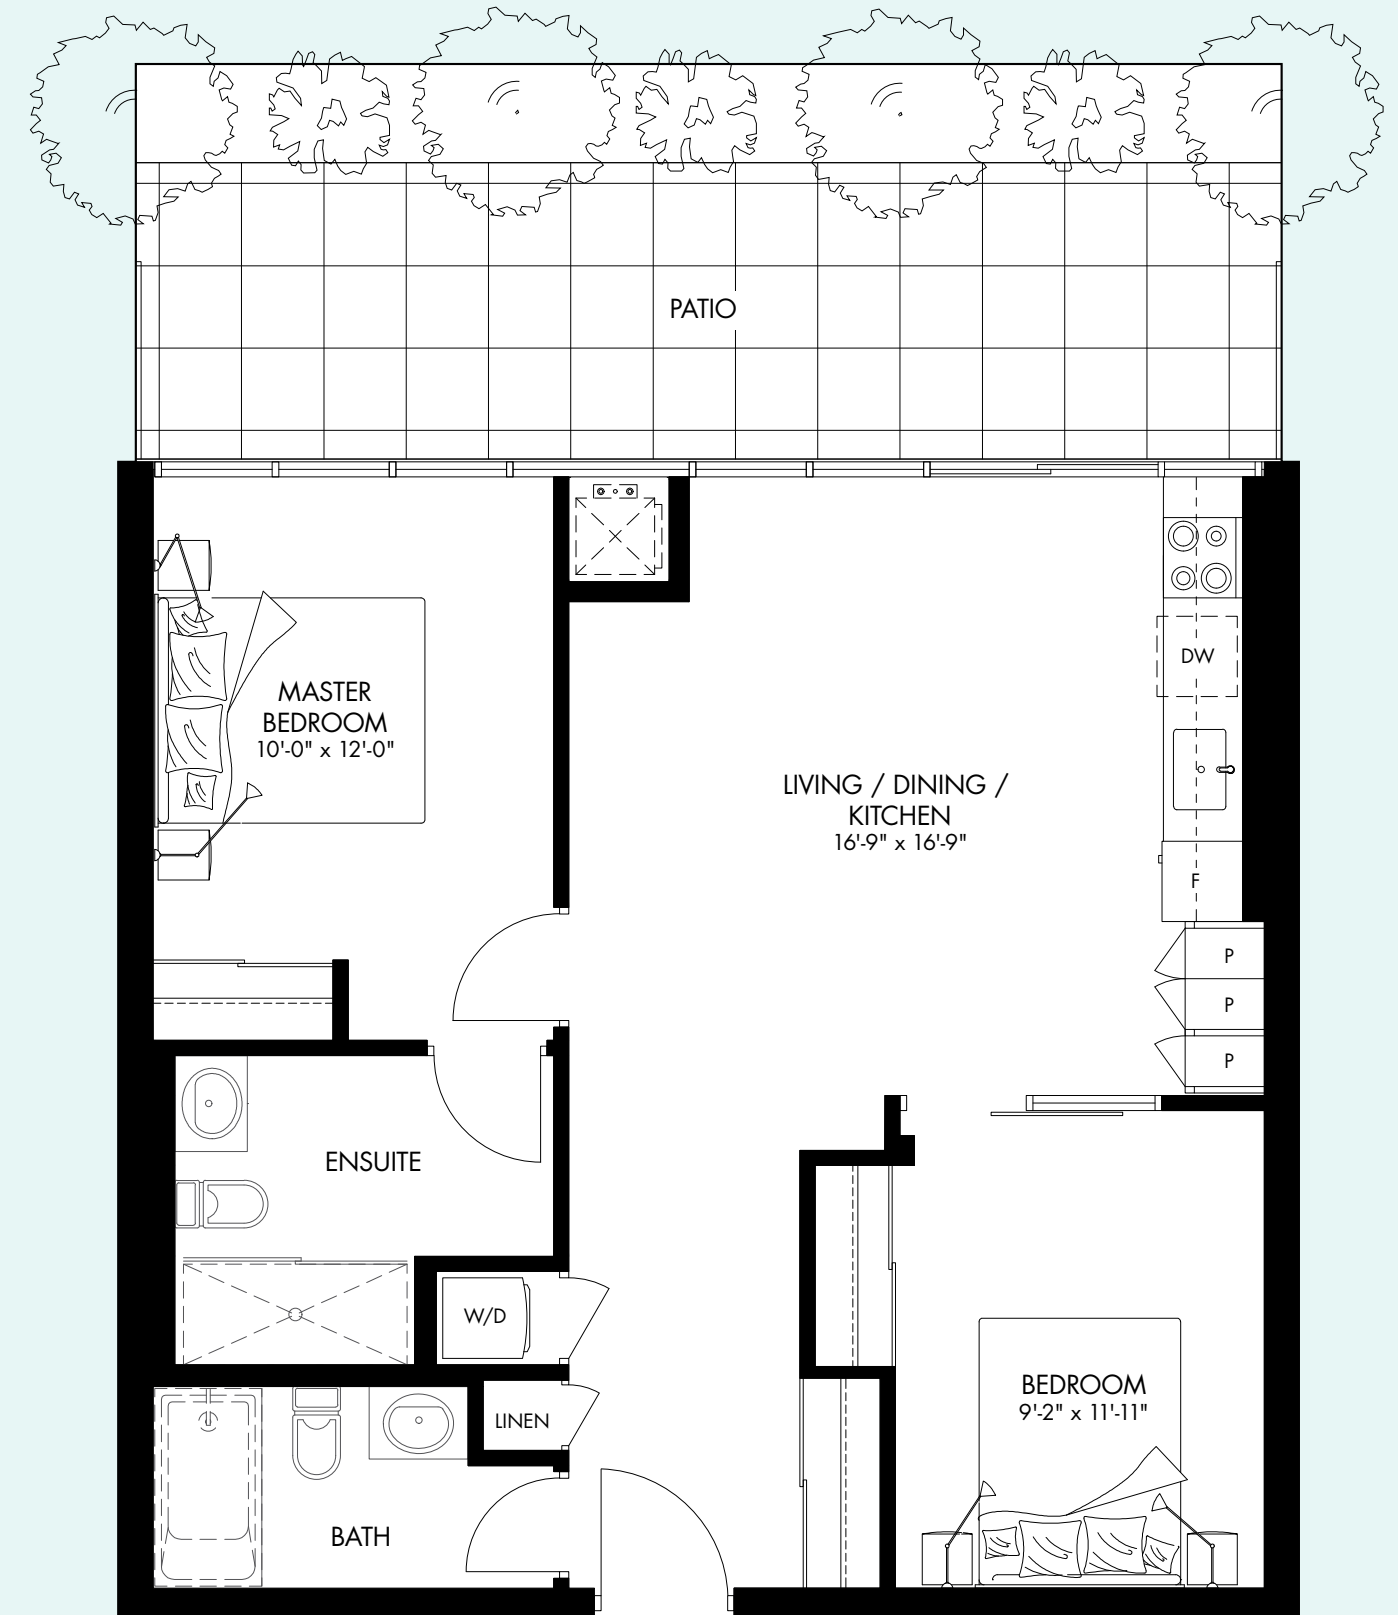

THIRD FLOOR

SECOND FLOOR

UPPER VISTA

ON THE WELLAND CANAL

The Trails

806 SQ.FT.
2 BEDS | 1 BATH

The Trails

806 SQ.FT.
2 BEDS | 1 BATH

FOURTH & FIFTH FLOOR

THIRD FLOOR

SECOND FLOOR

GROUND FLOOR

UPPER VISTA

ON THE WELLAND CANAL

The Grapevine

824 SQ.FT.
2 BEDS | 2 BATHS

The Grapevine

824 SQ.FT.
2 BEDS | 2 BATHS

UPPER VISTA

ON THE WELLAND CANAL

The Escarpment

1,012 SQ.FT.
2 BEDS + DEN | 2 BATHS

The Escarpment

1,012 SQ.FT.
2 BEDS + DEN | 2 BATHS

UPPER VISTA

ON THE WELLAND CANAL

The Dock

961 SQ.FT.

2 BEDS + DEN | 2 BATHS

The Dock

961 SQ.FT.
2 BEDS + DEN | 2 BATHS

UPPER VISTA