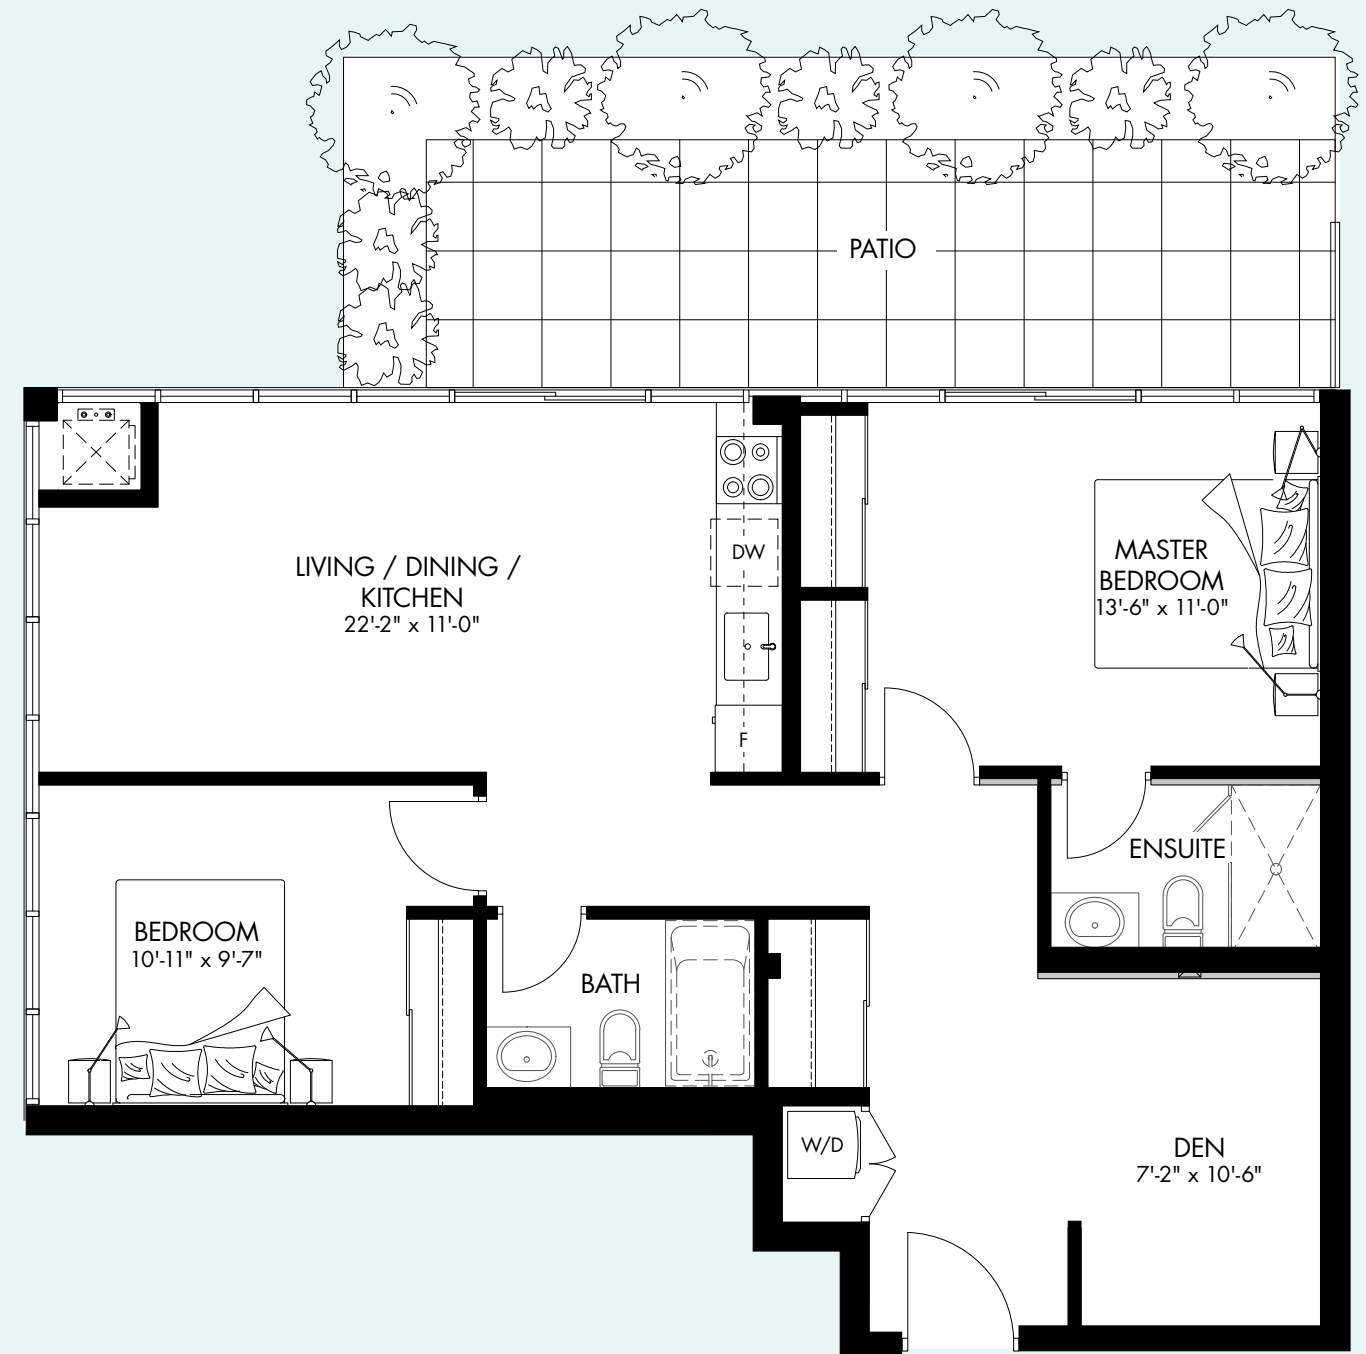

The Grapevine

824 SQ.FT.
2 BEDS | 2 BATHS

UPPER VISTA

ON THE WELLAND CANAL

The Escarpment

1,012 SQ.FT.
2 BEDS + DEN | 2 BATHS

The Escarpment

1,012 SQ.FT.
2 BEDS + DEN | 2 BATHS

UPPER VISTA

ON THE WELLAND CANAL

The Dock

961 SQ.FT.

2 BEDS + DEN | 2 BATHS

The Dock

961 SQ.FT.
2 BEDS + DEN | 2 BATHS

UPPER VISTA

SECOND FLOOR

UPPER VISTA

ON THE WELLAND CANAL

The Dragon Boat

783 SQ.FT.
2 BEDS | 2 BATHS

The Dragon Boat

783 SQ.FT.
2 BEDS | 2 BATHS

UPPER VISTA