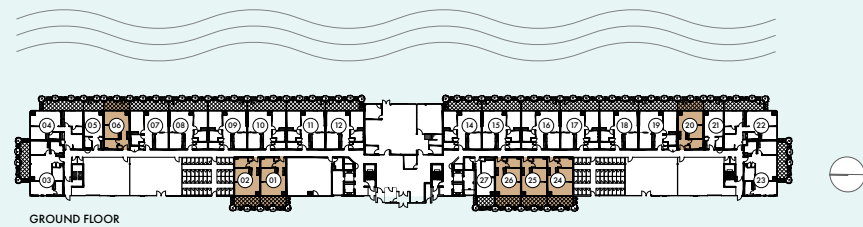

UPPER VISTA

ON THE WELLAND CANAL

The Fairway

549 SQ.FT.
1 BED | 1 BATH

The Fairway

549 SQ.FT.
1 BED | 1 BATH

UPPER VISTA

ON THE WELLAND CANAL

The Harvest

656 SQ.FT.

1 BED + DEN | 1 BATH

The Harvest

656 SQ.FT.

1 BED + DEN | 1 BATH

FOURTH & FIFTH FLOOR

THIRD FLOOR

SECOND FLOOR

UPPER VISTA

ON THE WELLAND CANAL

The Locks

549 SQ.FT.

1 BED + DEN | 1 BATH

The Locks

549 SQ.FT.