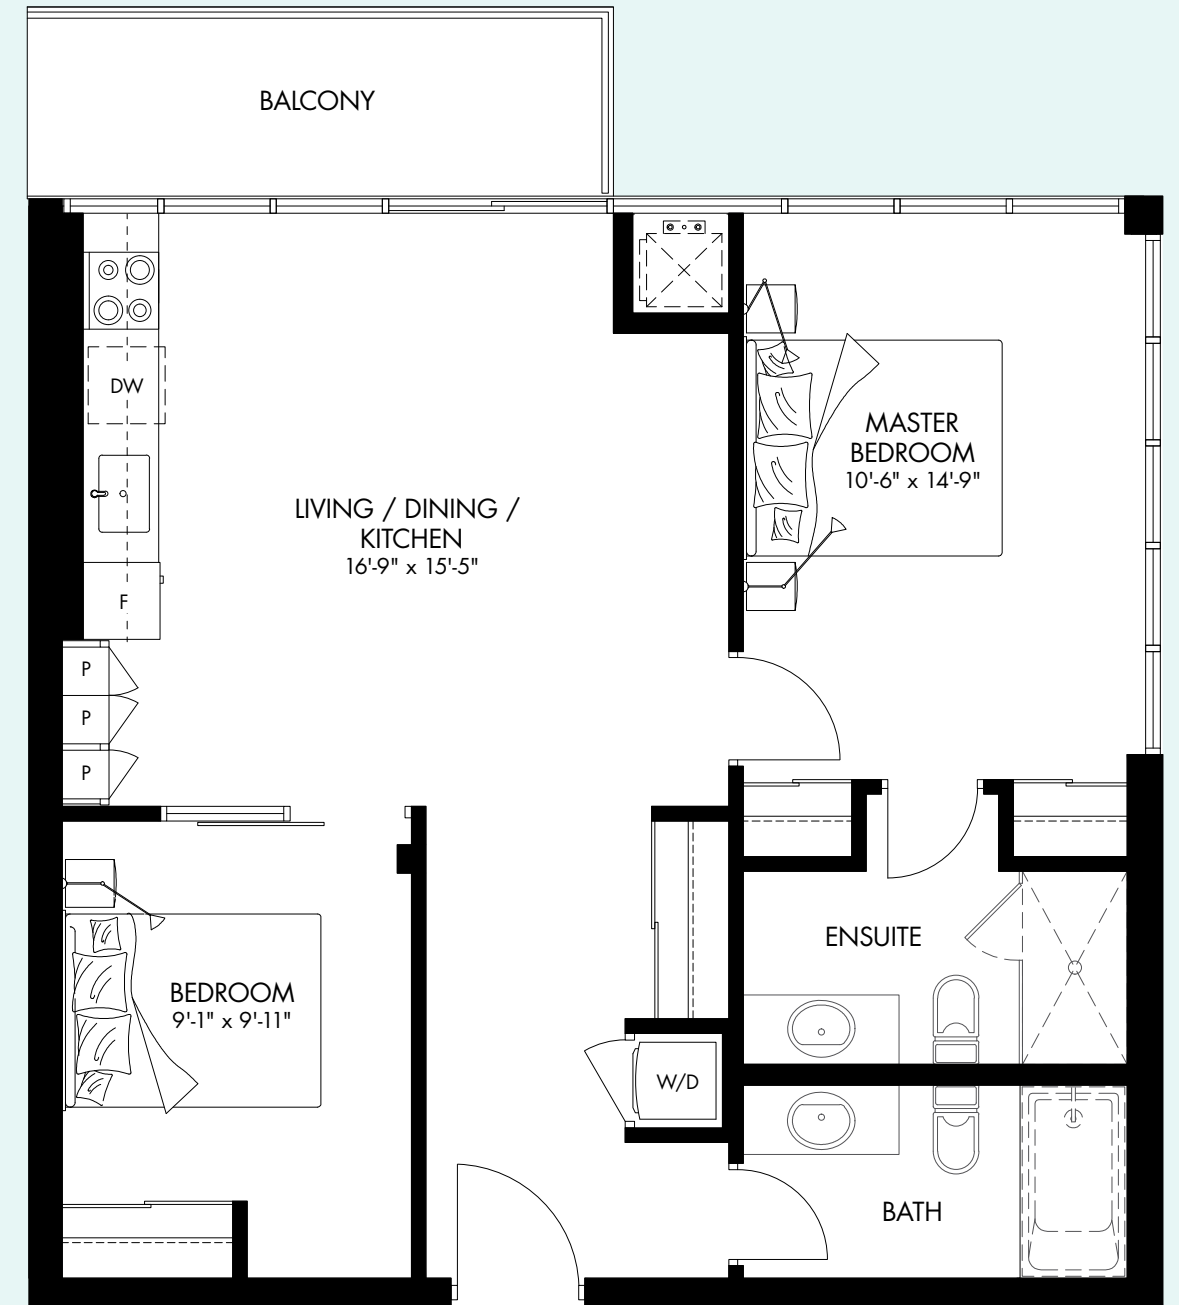

1 BED + DEN | 1 BATH

FOURTH & FIFTH FLOOR

THIRD FLOOR

SECOND FLOOR

UPPER VISTA

ON THE WELLAND CANAL

The Marina

620 SQ.FT.

SECOND FLOOR

UPPER VISTA

ON THE WELLAND CANAL

The Dragon Boat

783 SQ.FT.
2 BEDS | 2 BATHS

The Dragon Boat

783 SQ.FT.
2 BEDS | 2 BATHS

UPPER VISTA

ON THE WELLAND CANAL

The Rose Garden

824 SQ.FT.
2 BEDS | 2 BATHS

The Rose Garden

824 SQ.FT.
2 BEDS | 2 BATHS

UPPER VISTA

ON THE WELLAND CANAL

The Oakes

838 SQ.FT.
2 BEDS | 2 BATHS

The Oakes

838 SQ.FT.
2 BEDS | 2 BATHS

UPPER VISTA

ON THE WELLAND CANAL

The Boathouse

368 SQ.FT.
STUDIO

The Boathouse