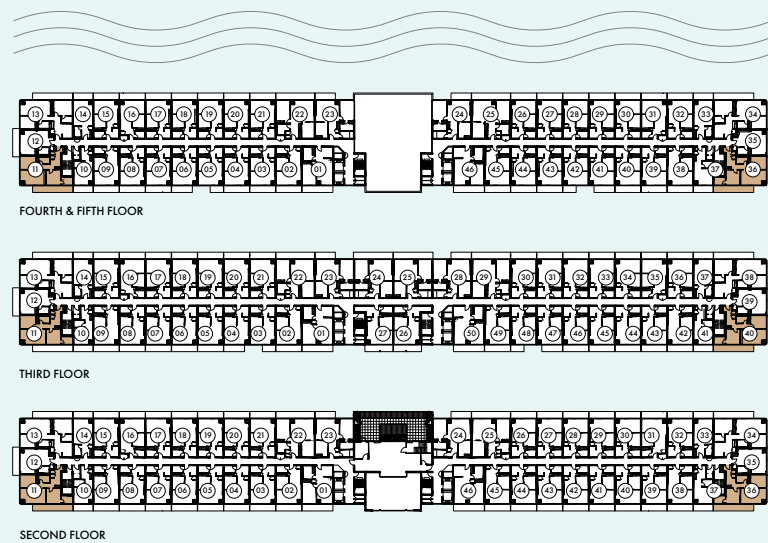

SECOND FLOOR

UPPER VISTA

ON THE WELLAND CANAL

The Dragon Boat

783 SQ.FT.
2 BEDS | 2 BATHS

The Dragon Boat

783 SQ.FT.
2 BEDS | 2 BATHS

UPPER VISTA

ON THE WELLAND CANAL

The Rose Garden

824 SQ.FT.
2 BEDS | 2 BATHS

The Rose Garden

824 SQ.FT.
2 BEDS | 2 BATHS

UPPER VISTA

ON THE WELLAND CANAL

The Oakes