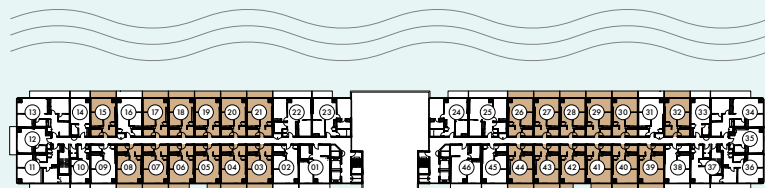

SECOND FLOOR

UPPER VISTA

ON THE WELLAND CANAL

The Locks

549 SQ.FT.

1 BED + DEN | 1 BATH

The Locks

549 SQ.FT.

1 BED + DEN | 1 BATH

FOURTH & FIFTH FLOOR

THIRD FLOOR

SECOND FLOOR

UPPER VISTA

ON THE WELLAND CANAL

The Marina

620 SQ.FT.

1 BED + DEN | 1 BATH

The Marina

620 SQ.FT.

1 BED + DEN | 1 BATH

THIRD FLOOR

UPPER VISTA

ON THE WELLAND CANAL

The Shaw