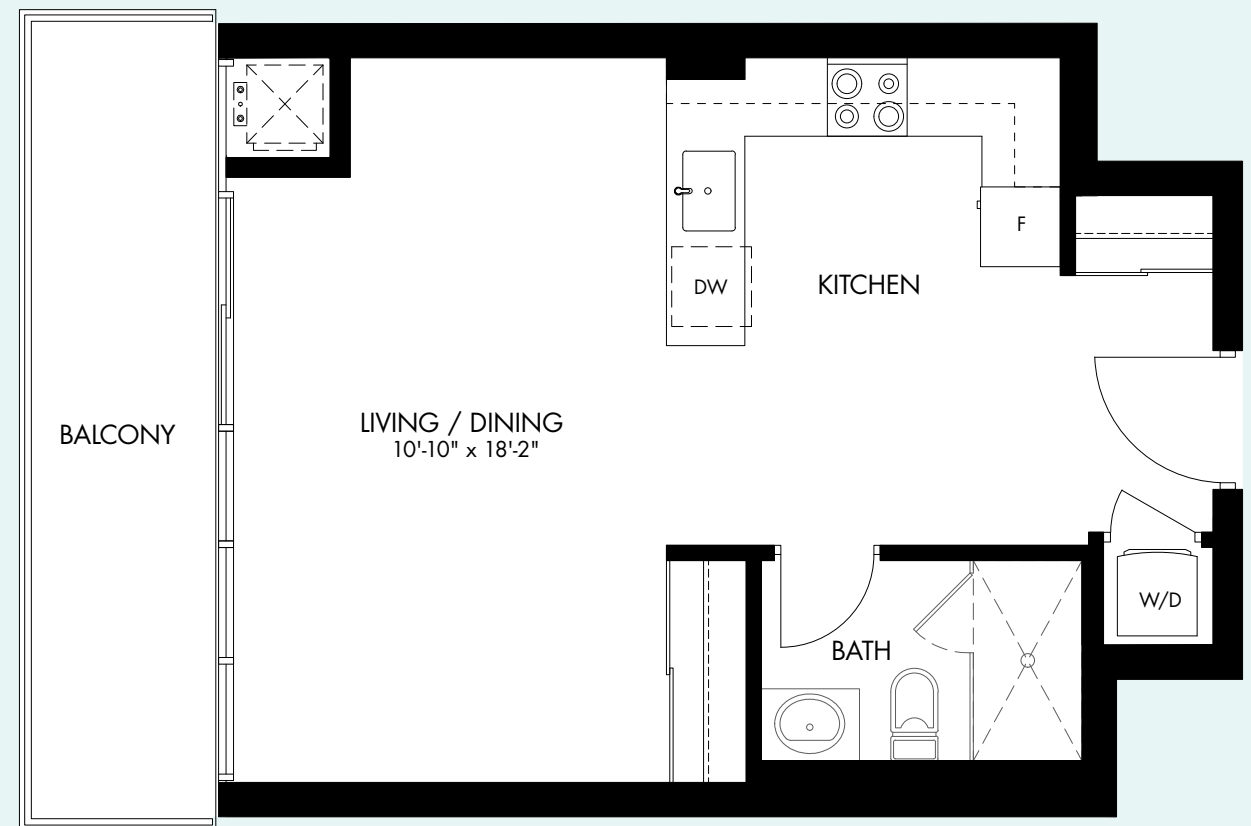

368 SQ.FT.
STUDIO

UPPER VISTA

ON THE WELLAND CANAL

The Fallsview

463 SQ.FT.
STUDIO

The Fallsview

463 SQ.FT.
STUDIO

UPPER VISTA