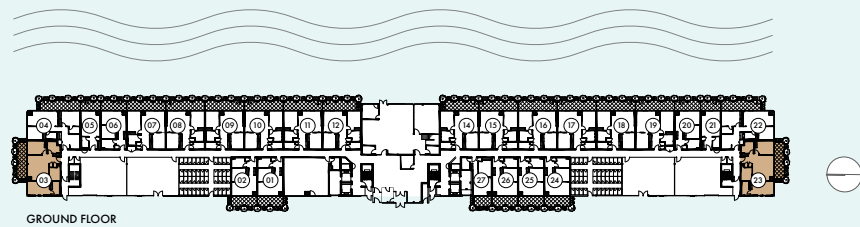

FOURTH & FIFTH FLOOR

THIRD FLOOR

SECOND FLOOR

GROUND FLOOR

UPPER VISTA

ON THE WELLAND CANAL

The Grapevine

824 SQ.FT.
2 BEDS | 2 BATHS

The Grapevine

824 SQ.FT.
2 BEDS | 2 BATHS

UPPER VISTA

ON THE WELLAND CANAL

The Escarpment

1,012 SQ.FT.
2 BEDS + DEN | 2 BATHS

The Escarpment

1,012 SQ.FT.
2 BEDS + DEN | 2 BATHS