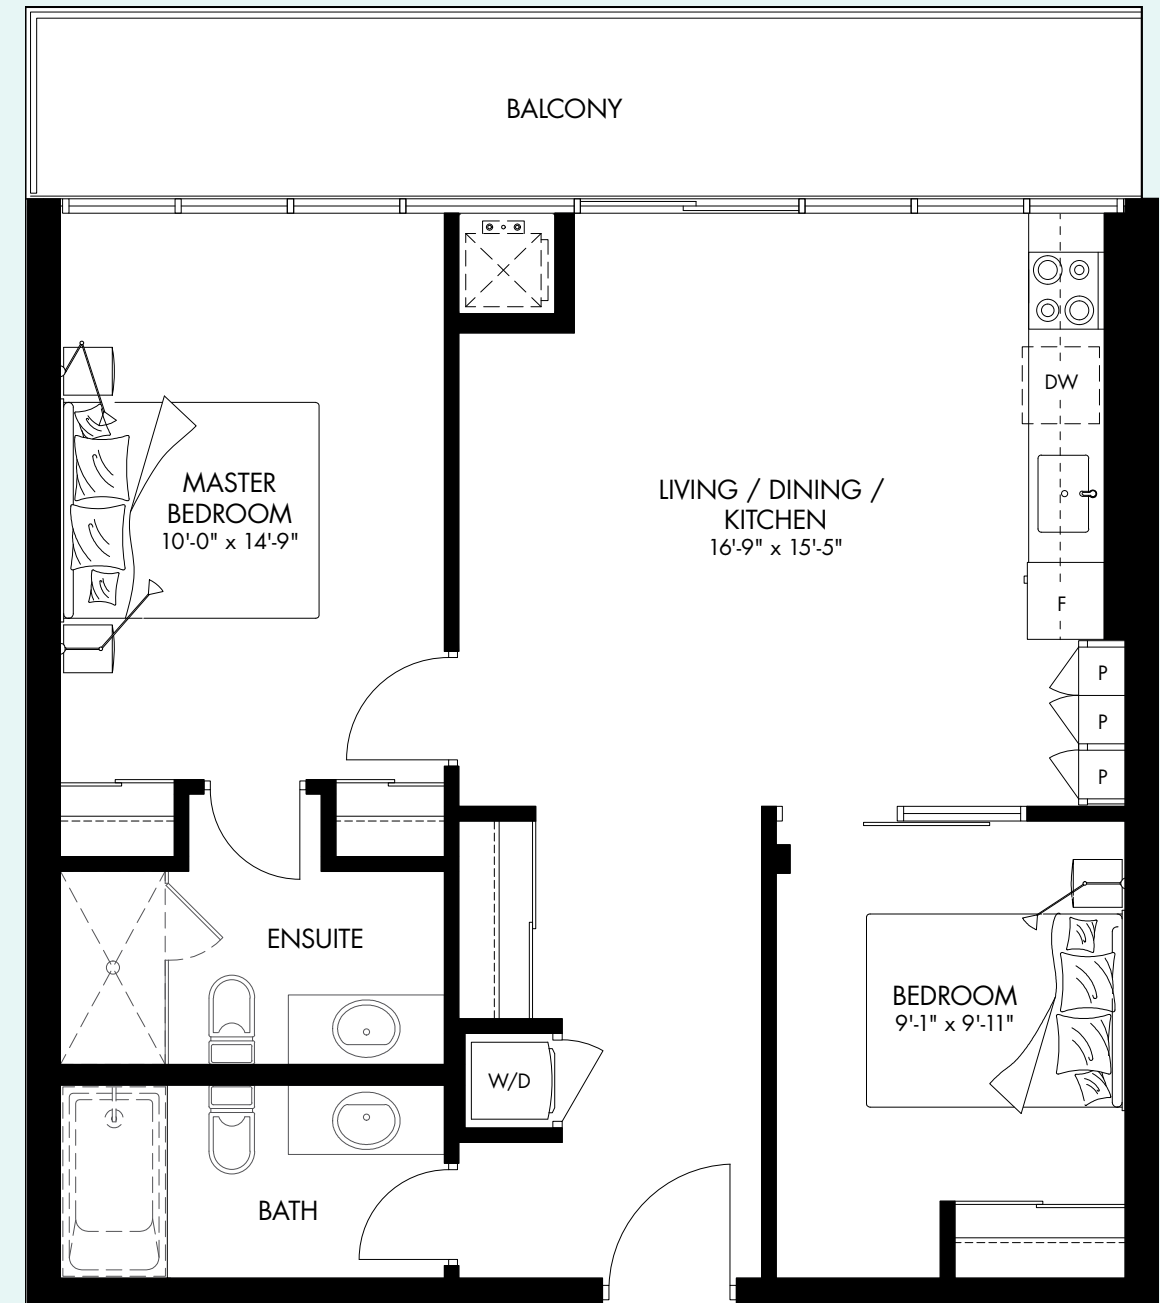

1 BED + DEN | 1 BATH

FOURTH & FIFTH FLOOR

THIRD FLOOR

SECOND FLOOR

UPPER VISTA

ON THE WELLAND CANAL

The Marina

620 SQ.FT.

UPPER VISTA

ON THE WELLAND CANAL

The Dock

961 SQ.FT.

2 BEDS + DEN | 2 BATHS

The Dock

961 SQ.FT.
2 BEDS + DEN | 2 BATHS

UPPER VISTA

SECOND FLOOR

UPPER VISTA

ON THE WELLAND CANAL

The Dragon Boat

783 SQ.FT.
2 BEDS | 2 BATHS

The Dragon Boat

783 SQ.FT.
2 BEDS | 2 BATHS

UPPER VISTA

ON THE WELLAND CANAL

The Rose Garden

824 SQ.FT.
2 BEDS | 2 BATHS

The Rose Garden

824 SQ.FT.
2 BEDS | 2 BATHS

UPPER VISTA

ON THE WELLAND CANAL

The Oakes