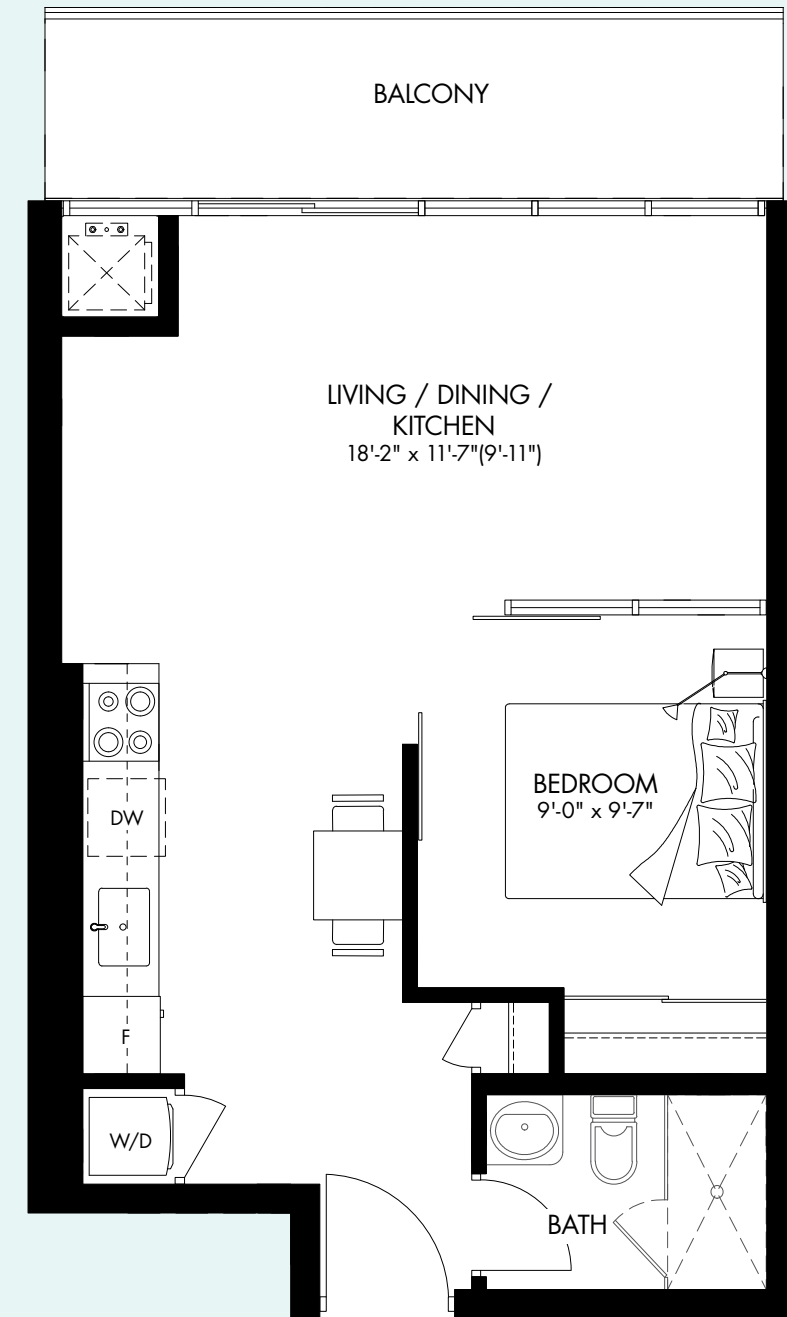

1 BED + DEN | 1 BATH

The Marina

620 SQ.FT.

1 BED + DEN | 1 BATH

THIRD FLOOR

UPPER VISTA

ON THE WELLAND CANAL

The Shaw

496 SQ.FT.
1 BED | 1 BATH

The Shaw

496 SQ.FT.
1 BED | 1 BATH

UPPER VISTA

ON THE WELLAND CANAL

The Vineyard

532 SQ.FT.
1 BED | 1 BATH

The Vineyard

532 SQ.FT.
1 BED | 1 BATH

UPPER VISTA

ON THE WELLAND CANAL

The Queenston

549 SQ.FT.
1 BED | 1 BATH

The Queenston

549 SQ.FT.
1 BED | 1 BATH

FOURTH & FIFTH FLOOR