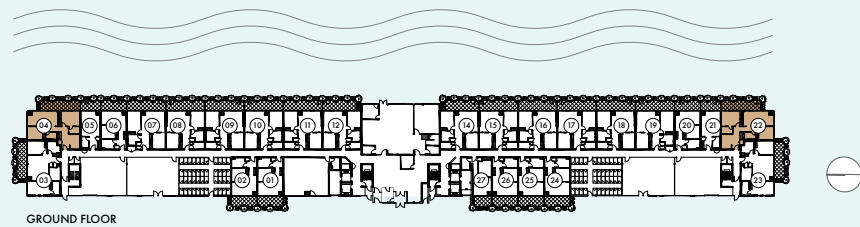

UPPER VISTA

ON THE WELLAND CANAL

The Dock

961 SQ.FT.

2 BEDS + DEN | 2 BATHS

The Dock

961 SQ.FT.
2 BEDS + DEN | 2 BATHS

UPPER VISTA