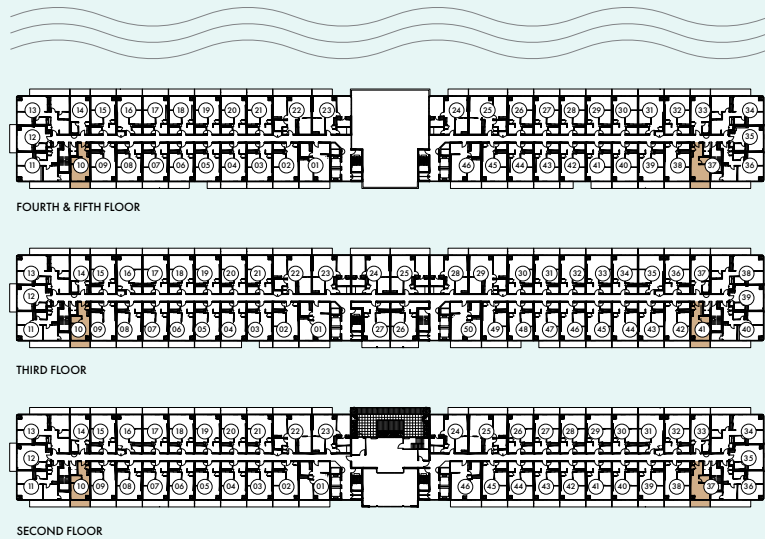

The Boathouse

368 SQ.FT.
STUDIO