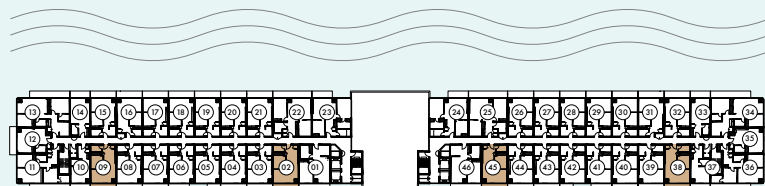

532 SQ.FT.
1 BED | 1 BATH

UPPER VISTA

ON THE WELLAND CANAL

The Queenston

549 SQ.FT.
1 BED | 1 BATH

The Queenston

549 SQ.FT.
1 BED | 1 BATH

FOURTH & FIFTH FLOOR

THIRD FLOOR

SECOND FLOOR

UPPER VISTA

ON THE WELLAND CANAL

The Trails

806 SQ.FT.
2 BEDS | 1 BATH

The Trails

806 SQ.FT.
2 BEDS | 1 BATH

FOURTH & FIFTH FLOOR

THIRD FLOOR

SECOND FLOOR

GROUND FLOOR

UPPER VISTA

ON THE WELLAND CANAL

The Grapevine

824 SQ.FT.
2 BEDS | 2 BATHS