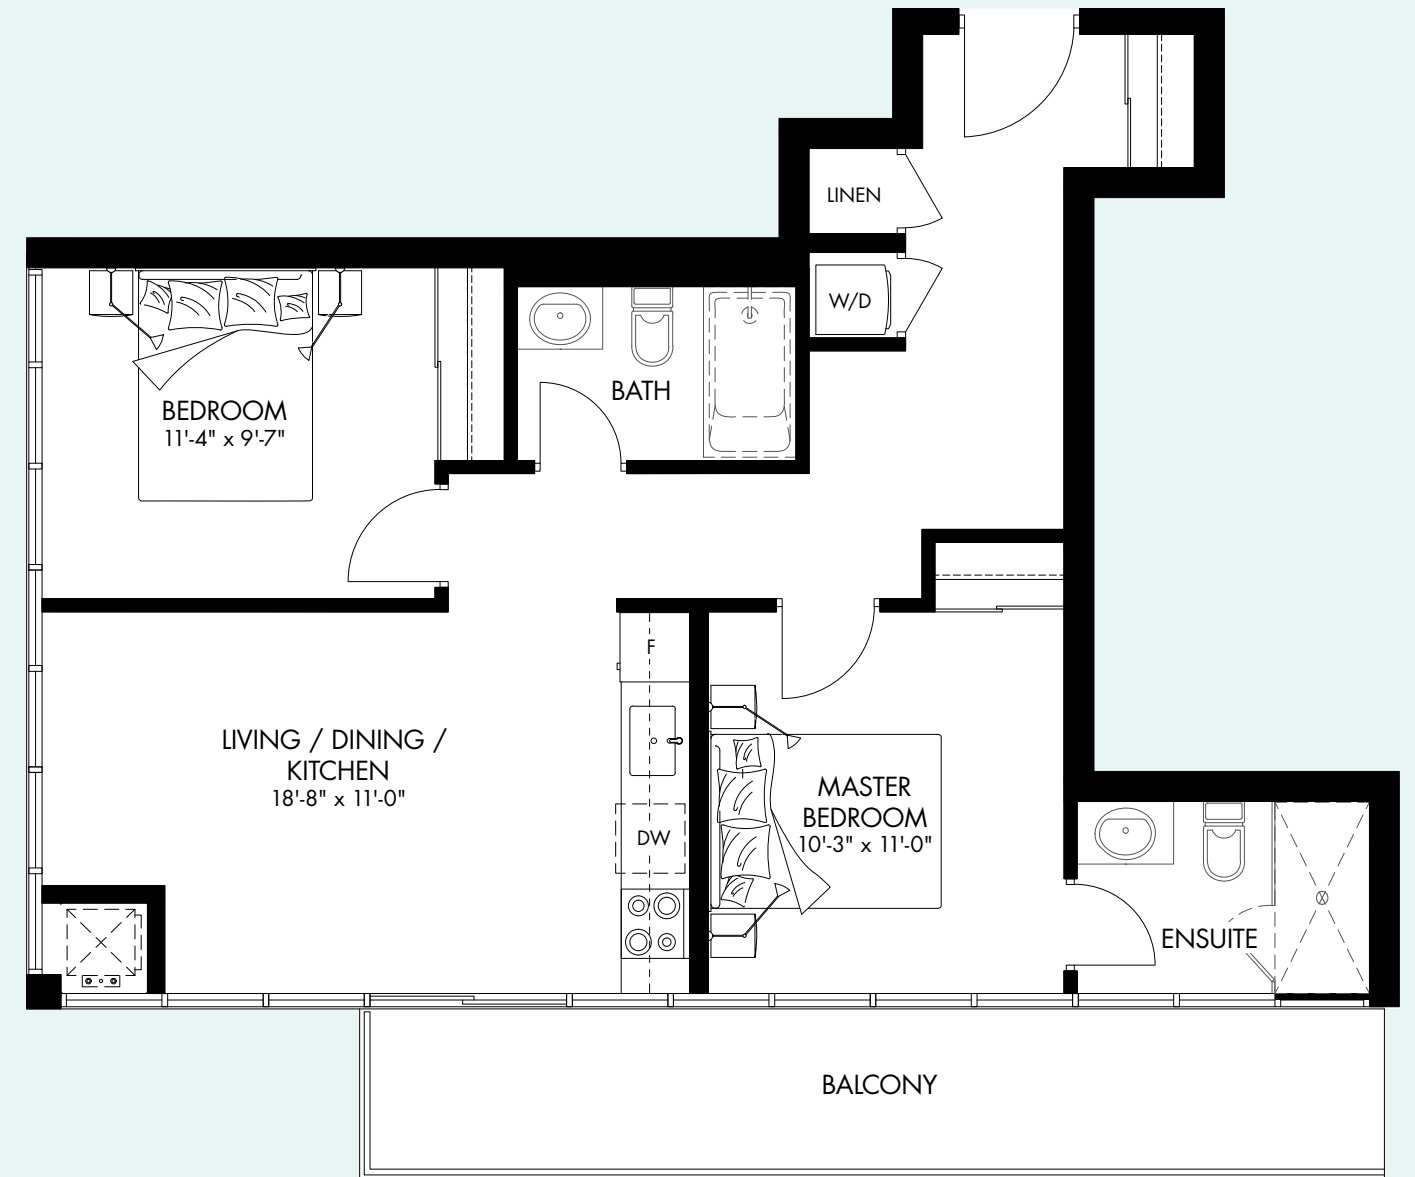

SECOND FLOOR

UPPER VISTA

ON THE WELLAND CANAL

The Dragon Boat

783 SQ.FT.
2 BEDS | 2 BATHS

The Dragon Boat

783 SQ.FT.
2 BEDS | 2 BATHS

UPPER VISTA

ON THE WELLAND CANAL

The Rose Garden

824 SQ.FT.
2 BEDS | 2 BATHS

The Rose Garden

824 SQ.FT.
2 BEDS | 2 BATHS

UPPER VISTA

ON THE WELLAND CANAL

The Oakes