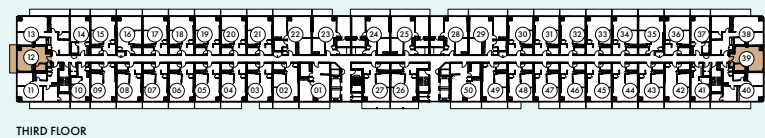

368 SQ.FT.
STUDIO

UPPER VISTA

ON THE WELLAND CANAL

The Fallsview

463 SQ.FT.
STUDIO

The Fallsview

463 SQ.FT.
STUDIO

UPPER VISTA