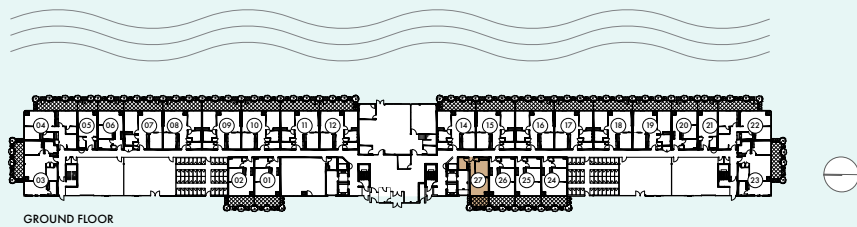

1 BED + DEN | 1 BATH

FOURTH & FIFTH FLOOR

THIRD FLOOR

SECOND FLOOR

UPPER VISTA

ON THE WELLAND CANAL

The Marina

620 SQ.FT.

1 BED + DEN | 1 BATH

The Marina

620 SQ.FT.

1 BED + DEN | 1 BATH

THIRD FLOOR

UPPER VISTA

ON THE WELLAND CANAL

The Shaw

496 SQ.FT.
1 BED | 1 BATH

The Shaw

496 SQ.FT.
1 BED | 1 BATH

UPPER VISTA

ON THE WELLAND CANAL

The Vineyard

532 SQ.FT.
1 BED | 1 BATH

The Vineyard