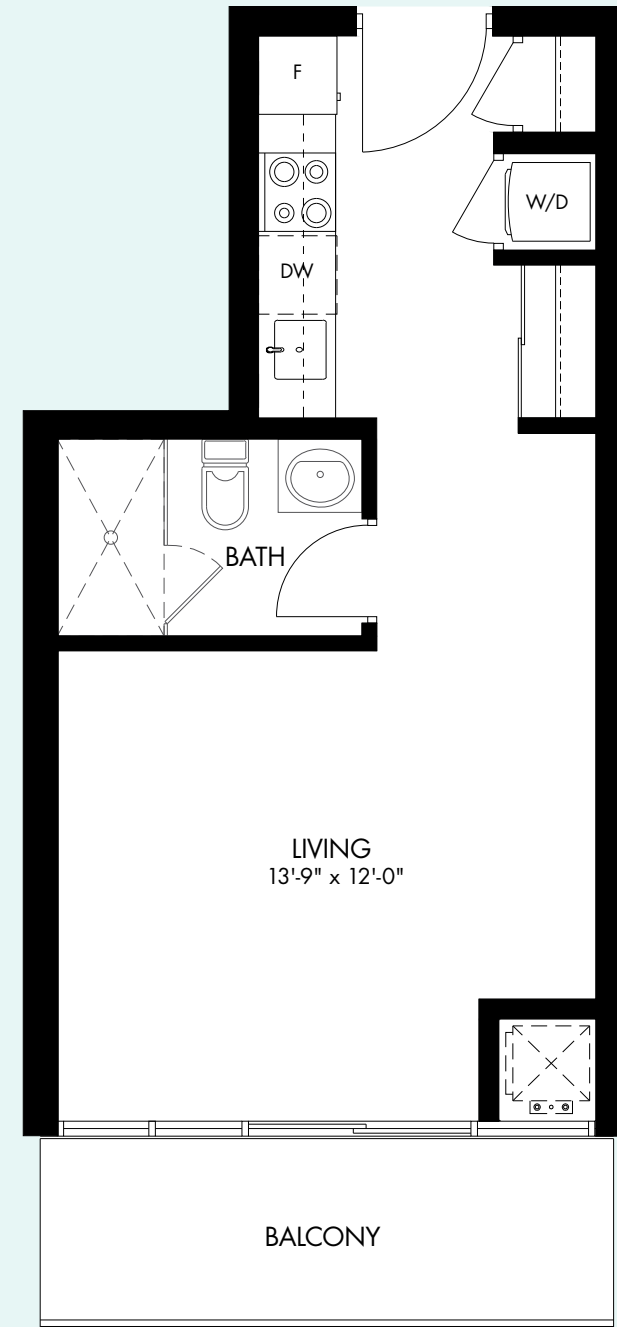

SECOND FLOOR

UPPER VISTA

ON THE WELLAND CANAL

The Locks

549 SQ.FT.

1 BED + DEN | 1 BATH

The Locks

549 SQ.FT.

1 BED + DEN | 1 BATH

FOURTH & FIFTH FLOOR

THIRD FLOOR

SECOND FLOOR

UPPER VISTA

ON THE WELLAND CANAL

The Marina

620 SQ.FT.

838 SQ.FT.
2 BEDS | 2 BATHS

The Oakes

838 SQ.FT.
2 BEDS | 2 BATHS

UPPER VISTA

ON THE WELLAND CANAL

The Boathouse

368 SQ.FT.
STUDIO

The Boathouse

368 SQ.FT.
STUDIO

UPPER VISTA

ON THE WELLAND CANAL

The Fallsview

463 SQ.FT.
STUDIO

The Fallsview

463 SQ.FT.
STUDIO

UPPER VISTA