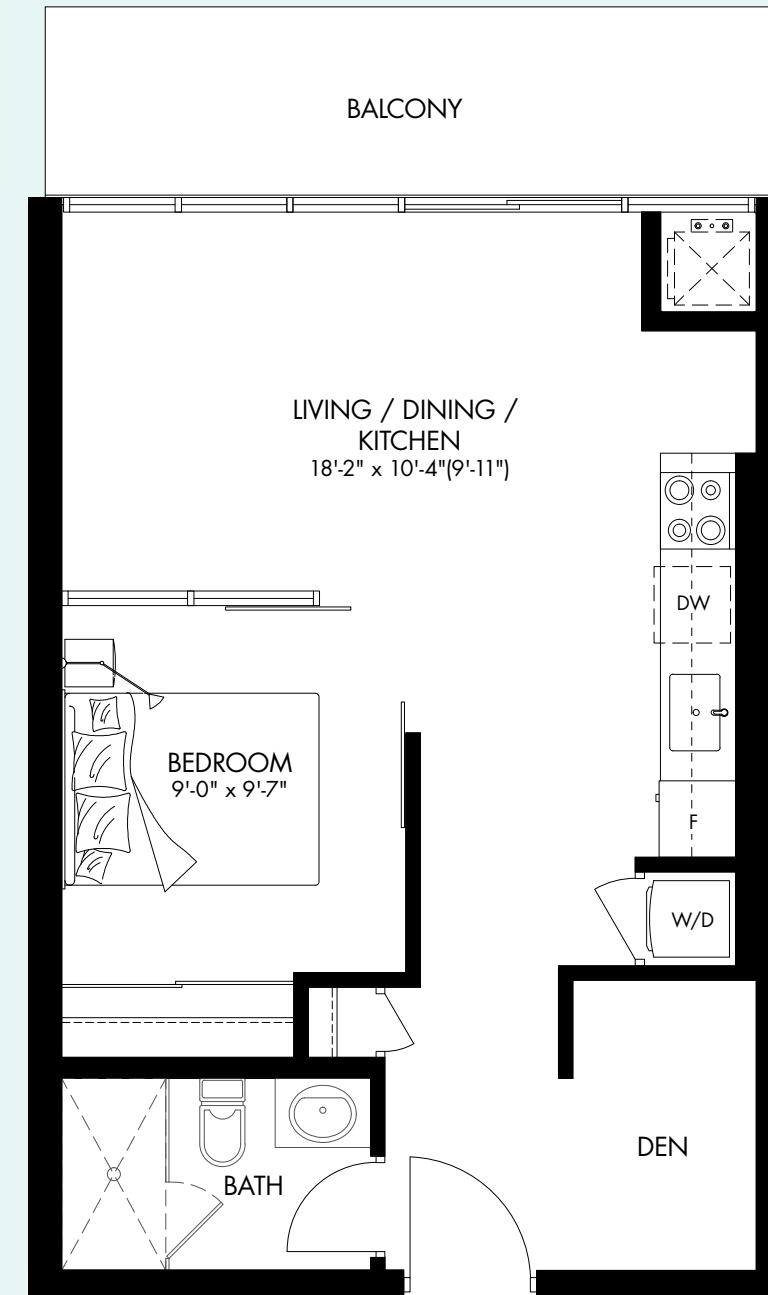

SECOND FLOOR

UPPER VISTA

ON THE WELLAND CANAL

The Locks

549 SQ.FT.

1 BED + DEN | 1 BATH

The Locks

549 SQ.FT.

1 BED + DEN | 1 BATH

FOURTH & FIFTH FLOOR

THIRD FLOOR

SECOND FLOOR

UPPER VISTA

ON THE WELLAND CANAL

The Marina

620 SQ.FT.

1 BED + DEN | 1 BATH

The Marina

620 SQ.FT.

1 BED + DEN | 1 BATH

THIRD FLOOR

UPPER VISTA

ON THE WELLAND CANAL

The Shaw

496 SQ.FT.
1 BED | 1 BATH

The Shaw

496 SQ.FT.
1 BED | 1 BATH

UPPER VISTA

ON THE WELLAND CANAL

The Vineyard

532 SQ.FT.
1 BED | 1 BATH

The Vineyard